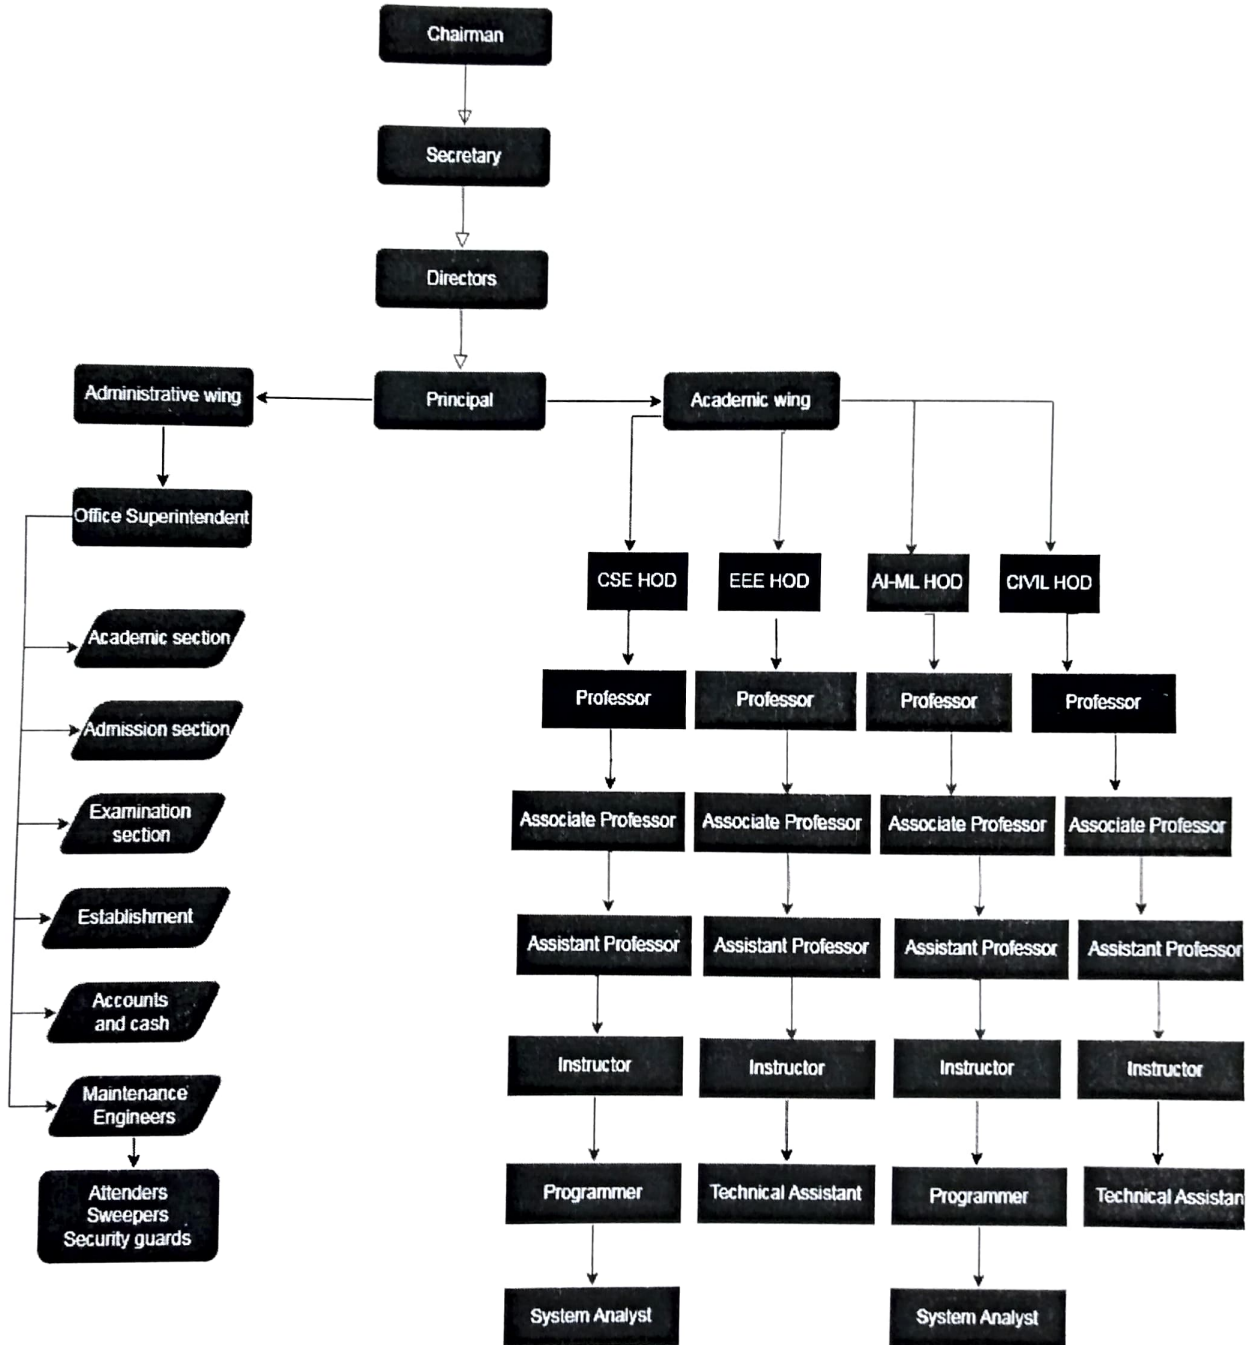

Shree Shetty Sangappa Trust's

CET Code: E-216(UG)

SHETTY INSTITUTE OF TECHNOLOGY

(An ISO 9001:2015 Certified Institution)

(Affiliated to Visvesvaraya Technological University Belgaum and approved by AICTE, New Delhi)

Shahabad Road, Kalaburagi-585105, Karnataka-India

Office: 08472-298922

Website: <https://sitgulbarga.org/>

ORGANIZATION FLOW CHART

PRINCIPAL

PRINCIPAL
Shetty Institute of Technology
KALABURAGI